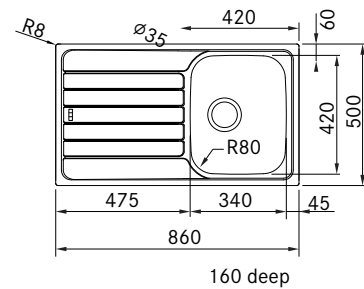

SPECIFICATION SHEET

PRODUCT FAMILY: Sinks FINISH: Stainless Steel SERIES: SPARK MODEL: SKX 611-86

Product Information

Article Number	101.0363.434
Cabinet Size	500 mm
Waste Outlet Diameter	3 1/2"
Tap Hole	-
Length Overall	860 mm
Width Overall	500 mm
Length of large bowl	340 mm
Width of large bowl	420 mm
Depth of large bowl	160 mm
Number of Bowls	1